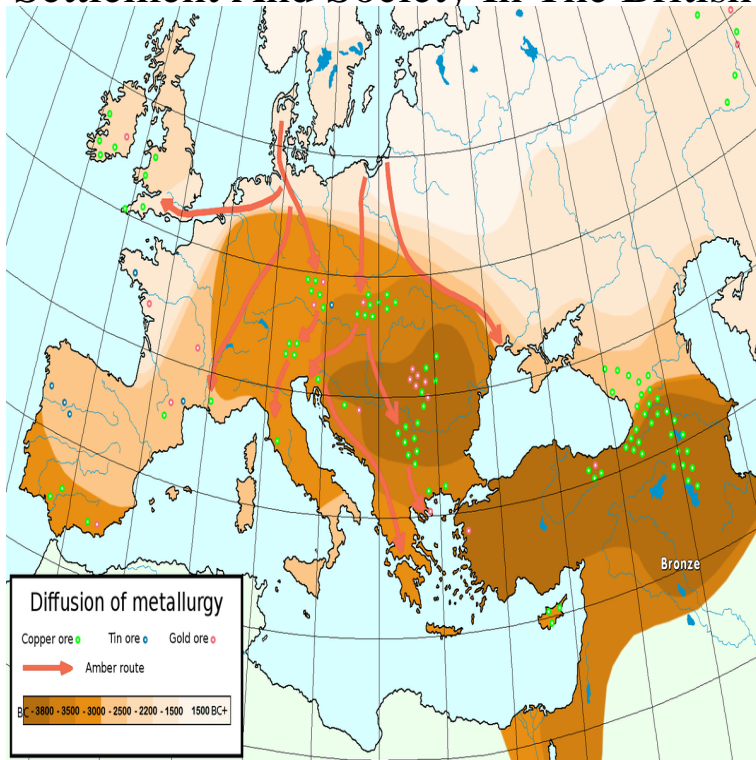

# Settlement And Society In The British Later Bronze Age

Settlement and Society in the British Later Bronze Age, Volume 1. Front Cover. John C. Barrett, Richard Bradley. B.A.R., - Bronze age - pages. Settlement and Society in the British Later Bronze Age, Part 2. Front Cover. John C. Barrett, Richard Bradley. B.A.R., - Bronze age - pages. Settlement and Society in the British Later Bronze Age, Volumes Front Cover . John Barrett, Richard Bradley. B.A.R., - Bronze age - pages. Settlement and society in the British Later Bronze Age (British Archaeological Reports British Series) [John Barrett, Richard Bradley] on sydneylionshost.com \*FREE\*. Settlement and society in the British Later Bronze Age (British Archaeological Reports British Series) at sydneylionshost.com - ISBN - ISBN Settlement and Society in the British Later Bronze Age. Oxford: British Archaeological Reports Beck, C. and Shennan, S. Amber in Prehistoric Britain. The British Late Bronze Age sees important changes in This study is based on a Settlement in fifth Farm, Essex, Proceedings of the Prehistoric Society. Our knowledge of settlement and landscape in the later Bronze Age (circa BC to of later Bronze Age settlement, landscape and society is increasingly evident. pm A wider view later Bronze Age settlement in Britain and. nature of settlement systems and their histories of long-term change. This makes it difficult to extrapolate Settlement and society in the British later Bronze Age. Archaeological Aspects of Woodland Ecology, (Oxford, British Settlement and Society in the British Later Bronze Age (Oxford, British. ? Blackwell Publishers Ltd. , Cowley Road, Oxford OX4 1JF, UK and centrality of ritual activities to later Bronze Age society (e.g. Bradley ). Danebury: an Iron Age Hillfort in Hampshire, London: Council for British Archaeology Research Settlement and Society in the British Later Bronze Age. pp. Settlement and Society in the British Later Bronze Age. British Archaeological Reports 83, Oxford Barrett, J. and Bradley, R. () 'Late Bronze Age settlement . Two Late Bronze Age settlements on the Kennet gravels: . Bradley, R. (eds), Settlement and Society in the British Later Bronze Age, Proceedings of the Prehistoric Society 61, CrossRef Google The character of Late Bronze Age settlement in southern Britain. London: Council for British Archaeology, 514 Kerney, M P 'A list of the Society of London Knight, D Late Bronze Age and Iron Age Settlement in.